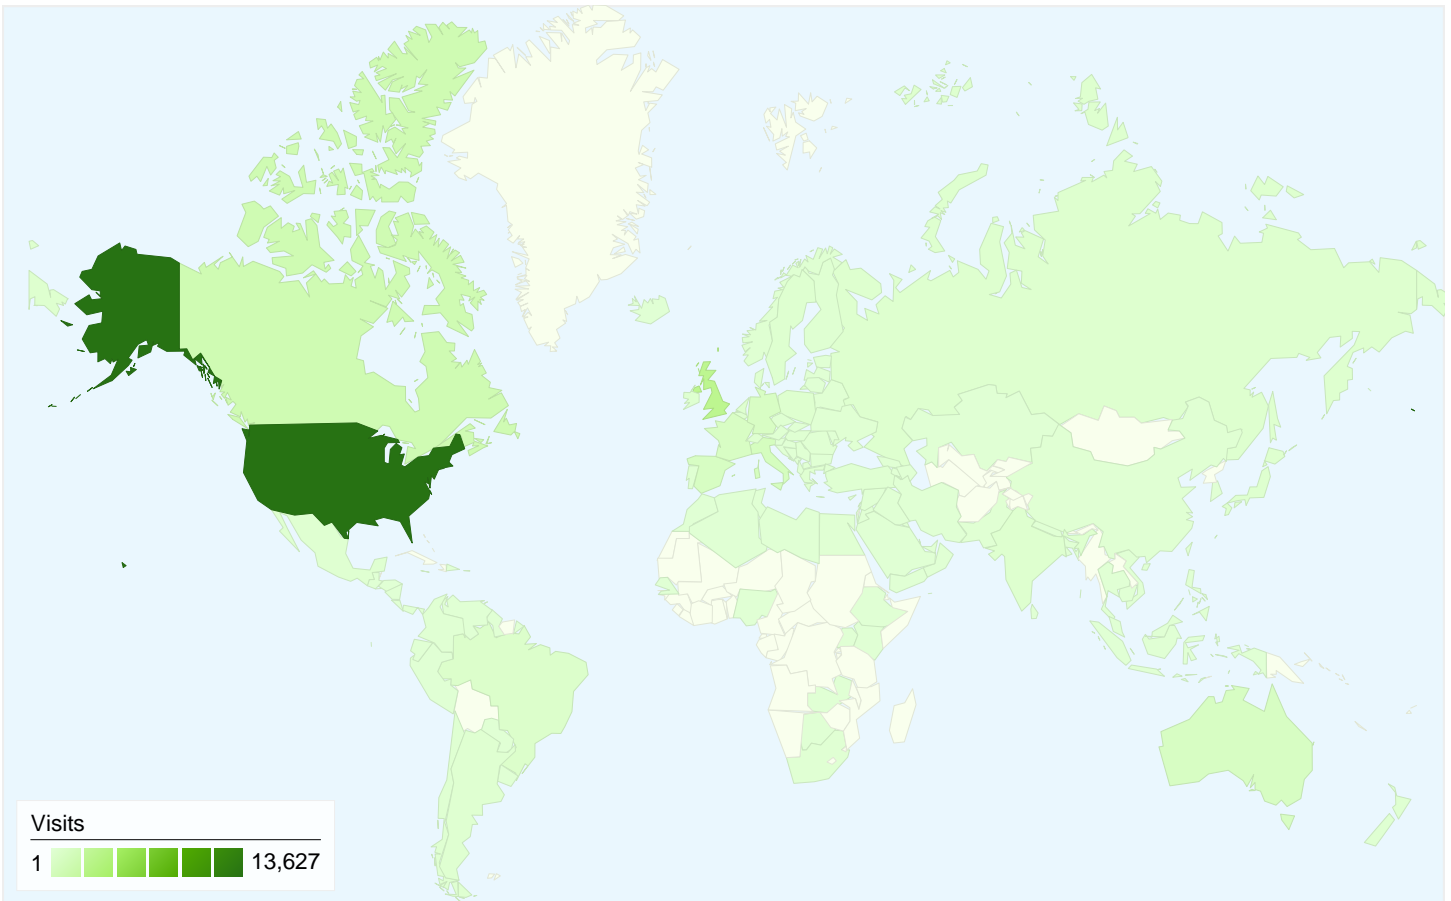

## 18,602 people visited this site

26,358 Visits

18,602 Absolute Unique Visitors

79,262 Pageviews

3.01 Average Pageviews

00:02:06 Time on Site

67.64% Bounce Rate

63.36% New Visits

## Technical Profile

Browser	Visits	% visits
Internet Explorer	9,422	35.75%
Firefox	8,422	31.95%
Safari	4,688	17.79%
Chrome	3,154	11.97%
Opera	303	1.15%

All traffic sources sent a total of 26,358 visits

-  18.61% Direct Traffic
-  22.90% Referring Sites
-  58.49% Search Engines

- Search Engines  
15,417.00 (58.49%)
- Referring Sites  
6,036.00 (22.90%)
- Direct Traffic  
4,905.00 (18.61%)

**26,358 visits came from 127 countries/territories**

Site Usage

Country/Territory	Visits	Pages/Visit	Avg. Time on Site	% New Visits	Bounce Rate
<b>Visits</b> <b>26,358</b> % of Site Total: 100.00%	<b>Pages/Visit</b> <b>3.01</b> Site Avg: 3.01 (0.00%)	<b>Avg. Time on Site</b> <b>00:02:06</b> Site Avg: 00:02:06 (0.00%)	<b>% New Visits</b> <b>63.42%</b> Site Avg: 63.36% (0.10%)	<b>Bounce Rate</b> <b>67.64%</b> Site Avg: 67.64% (0.00%)	
United States	13,627	3.20	00:02:08	64.55%	66.45%
United Kingdom	2,747	3.37	00:02:15	59.59%	67.53%
Canada	1,341	2.80	00:01:27	58.84%	68.31%
Italy	851	2.54	00:02:15	41.36%	69.80%
Spain	710	2.01	00:02:30	50.56%	73.80%
Australia	696	4.09	00:01:31	63.94%	70.40%
Germany	683	3.25	00:02:20	66.91%	65.89%
France	651	2.33	00:01:11	66.21%	74.04%
Brazil	371	2.43	00:01:50	68.73%	68.46%