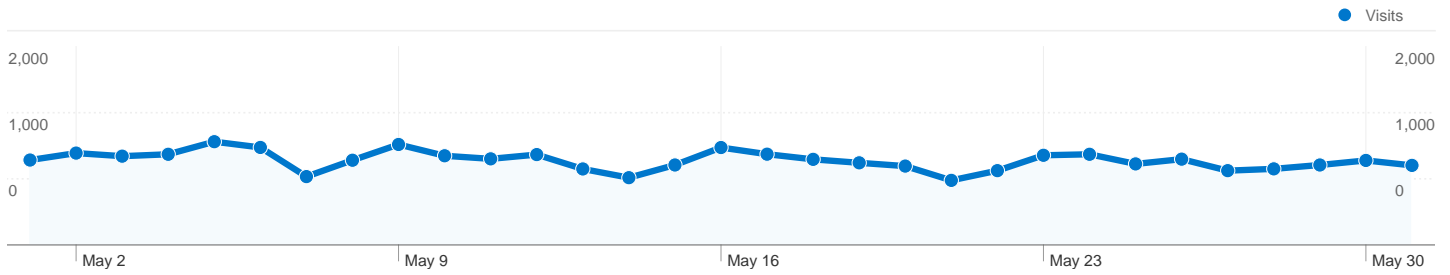

## 18,602 people visited this site

26,358 Visits

18,602 Absolute Unique Visitors

79,262 Pageviews

3.01 Average Pageviews

00:02:06 Time on Site

67.64% Bounce Rate

63.36% New Visits

## Technical Profile

Browser	Visits	% visits
Internet Explorer	9,422	35.75%
Firefox	8,422	31.95%
Safari	4,688	17.79%
Chrome	3,154	11.97%
Opera	303	1.15%

All traffic sources sent a total of 26,358 visits