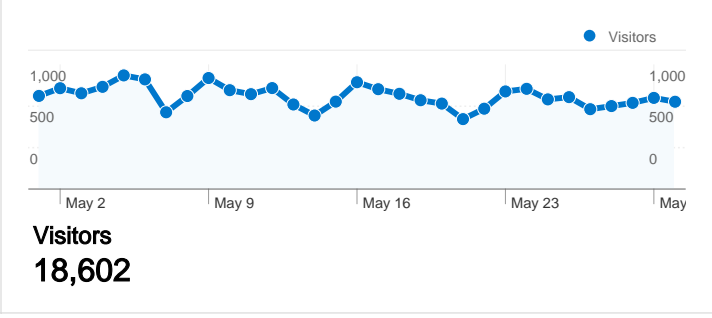

Visitors Overview