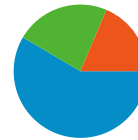

- Search Engines
  15,417.00 (58.49%)
- Referring Sites
  6,036.00 (22.90%)
- Direct Traffic
  4,905.00 (18.61%)

Top Traffic Sources

Sources	Visits	% visits	Keywords	Visits	% visits
google (organic)	13,694	51.95%	silent films	605	3.92%
(direct) ((none))	4,905	18.61%	silent era	503	3.26%
en.wikipedia.org (referral)	2,176	8.26%	silent movies	240	1.56%
stumbleupon.com (referral)	705	2.67%	best silent films	221	1.43%
yahoo (organic)	673	2.55%	silentera	213	1.38%