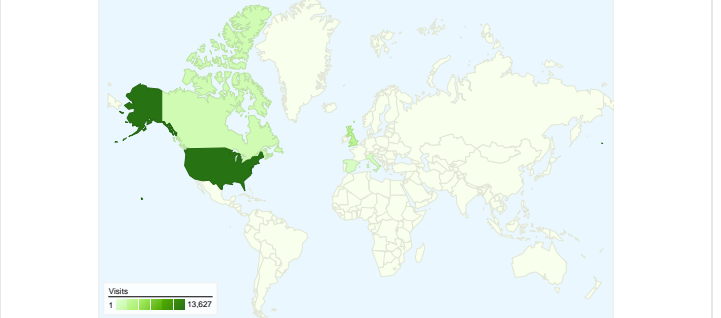

**Site Usage**

**Visitors Overview**

**Map Overlay**

**Traffic Sources Overview**

**Content Overview**

Pages	Pageviews	% Pageviews
/	10,016	12.64%
/info/top100.html	4,486	5.66%
/video/index.html	3,564	4.50%
/PSFL/index.html	1,799	2.27%
/search.html	1,737	2.19%

## 18,602 people visited this site

26,358 Visits

18,602 Absolute Unique Visitors

79,262 Pageviews

3.01 Average Pageviews

00:02:06 Time on Site

67.64% Bounce Rate

63.36% New Visits

**26,358 visits came from 127 countries/territories**

Site Usage

Country/Territory	Visits	Pages/Visit	Avg. Time on Site	% New Visits	Bounce Rate
<b>Visits</b> <b>26,358</b> % of Site Total: 100.00%	<b>Pages/Visit</b> <b>3.01</b> Site Avg: 3.01 (0.00%)	<b>Avg. Time on Site</b> <b>00:02:06</b> Site Avg: 00:02:06 (0.00%)	<b>% New Visits</b> <b>63.42%</b> Site Avg: 63.36% (0.10%)	<b>Bounce Rate</b> <b>67.64%</b> Site Avg: 67.64% (0.00%)	
United States	13,627	3.20	00:02:08	64.55%	66.45%
United Kingdom	2,747	3.37	00:02:15	59.59%	67.53%
Canada	1,341	2.80	00:01:27	58.84%	68.31%
Italy	851	2.54	00:02:15	41.36%	69.80%
Spain	710	2.01	00:02:30	50.56%	73.80%
Australia	696	4.09	00:01:31	63.94%	70.40%
Germany	683	3.25	00:02:20	66.91%	65.89%
France	651	2.33	00:01:11	66.21%	74.04%
Brazil	371	2.43	00:01:50	68.73%	68.46%

Russia	<b>216</b>	1.62	00:01:38	59.72%	75.00%
					1 - 10 of 127

Pages on this site were viewed a total of 79,262 times

79,262 Pageviews

56,636 Unique Views

67.64% Bounce Rate