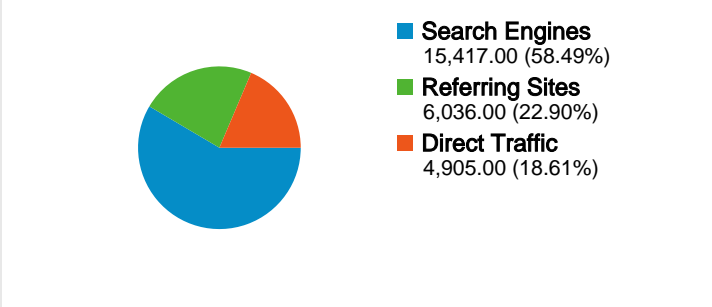

**Site Usage**

**Visitors Overview**

**Map Overlay**

**Traffic Sources Overview**

**Content Overview**

Pages	Pageviews	% Pageviews
/	10,016	12.64%
/info/top100.html	4,486	5.66%
/video/index.html	3,564	4.50%
/PSFL/index.html	1,799	2.27%
/search.html	1,737	2.19%

## 18,602 people visited this site

26,358 Visits

18,602 Absolute Unique Visitors

79,262 Pageviews

3.01 Average Pageviews

00:02:06 Time on Site

67.64% Bounce Rate

63.36% New Visits

## Technical Profile

Browser	Visits	% visits
Internet Explorer	9,422	35.75%
Firefox	8,422	31.95%
Safari	4,688	17.79%
Chrome	3,154	11.97%
Opera	303	1.15%

All traffic sources sent a total of 26,358 visits

**26,358 visits came from 127 countries/territories**

Site Usage

Country/Territory	Visits	Pages/Visit	Avg. Time on Site	% New Visits	Bounce Rate
<b>Visits</b> <b>26,358</b> % of Site Total: 100.00%	<b>Pages/Visit</b> <b>3.01</b> Site Avg: 3.01 (0.00%)	<b>Avg. Time on Site</b> <b>00:02:06</b> Site Avg: 00:02:06 (0.00%)	<b>% New Visits</b> <b>63.42%</b> Site Avg: 63.36% (0.10%)	<b>Bounce Rate</b> <b>67.64%</b> Site Avg: 67.64% (0.00%)	
United States	13,627	3.20	00:02:08	64.55%	66.45%
United Kingdom	2,747	3.37	00:02:15	59.59%	67.53%
Canada	1,341	2.80	00:01:27	58.84%	68.31%
Italy	851	2.54	00:02:15	41.36%	69.80%
Spain	710	2.01	00:02:30	50.56%	73.80%
Australia	696	4.09	00:01:31	63.94%	70.40%
Germany	683	3.25	00:02:20	66.91%	65.89%
France	651	2.33	00:01:11	66.21%	74.04%
Brazil	371	2.43	00:01:50	68.73%	68.46%